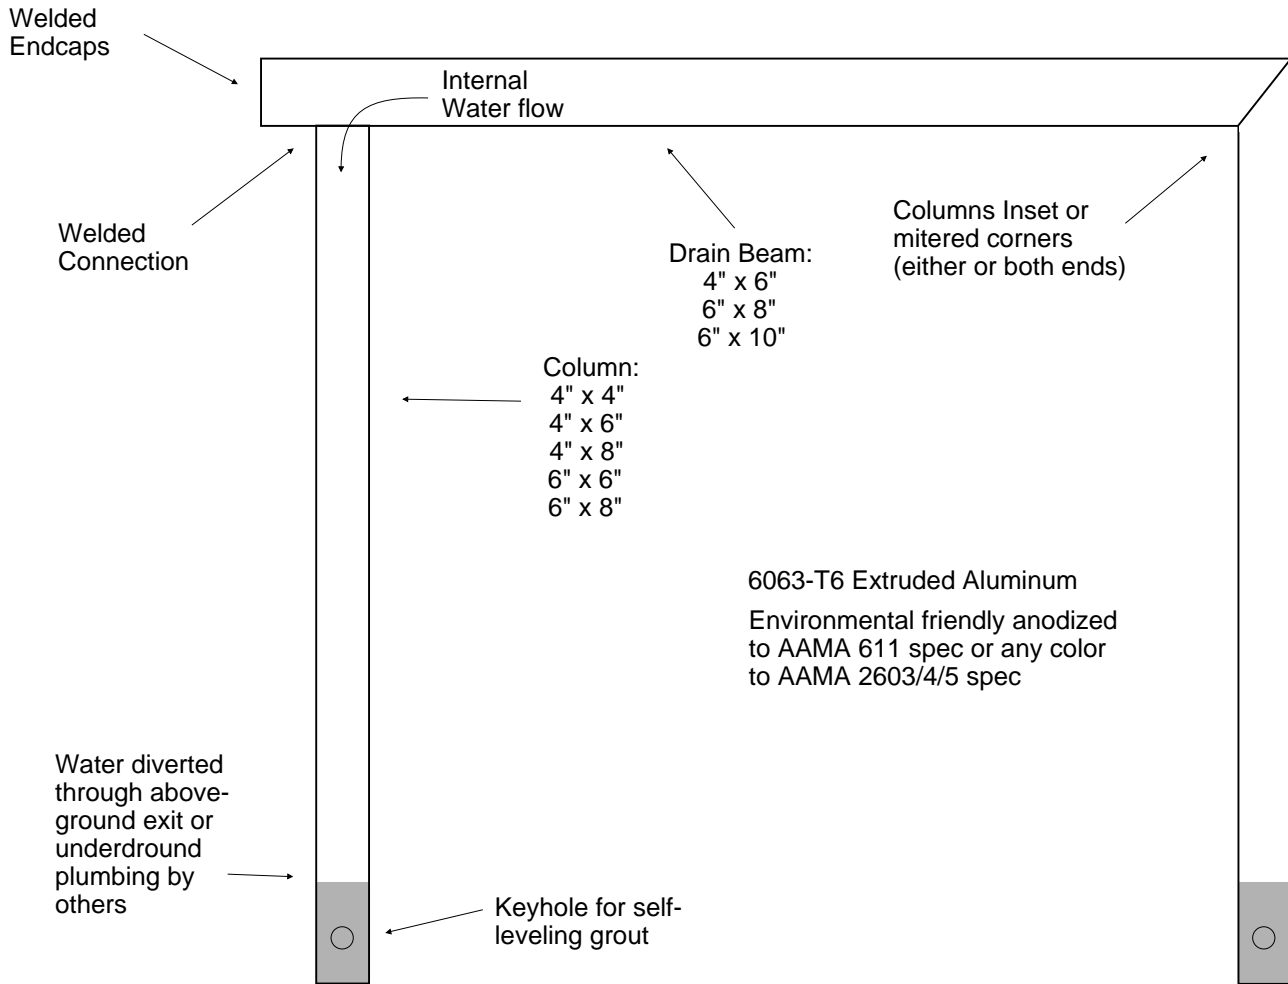

Heli-arc Welded One-Piece Rigid Bent Systems

Rusco Custom Canopies
 SWBrown Company
 6808 Barger Pond Way
 Knoxville, TN 37912
 Tel 865 938-4717
<http://ruscocanopies.com>

Cantilever Option

Center Supported Option